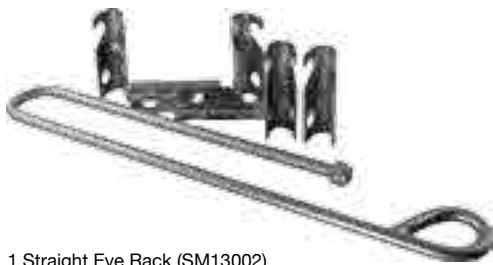

1 Straight Eye Rack (SM13002)
2 Stainless Steel w/ Groove (SM12501)
4 Stainless Steel Angled Bar (SM12500)
Complete Rack w/ SS Bars
SM13006S // 116.60 // 6+ 103.20