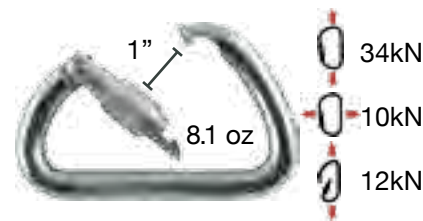

Stubai Pear Shape

Steel // Screw Gate // Claw
Certifications: CE, EN, UIAA
STD85 // 26.00 12+ 22.36 // 24+ 20.80