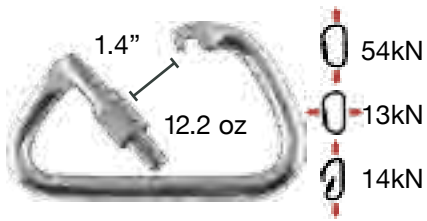

SMC XL Offset D

Galvanized Steel // Screw Gate // Pin & Notch
Certifications: NFPA G
SM20003N // 40.60 12+ 36.12 // 24+ 34.44