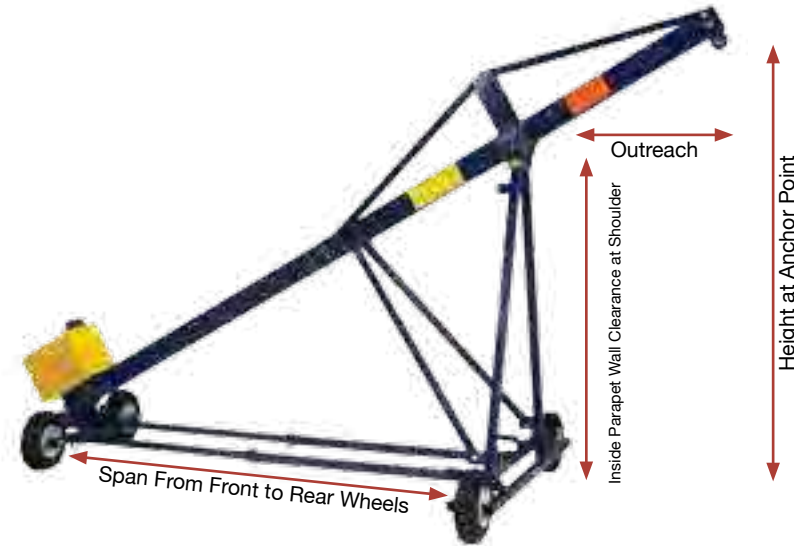

// 2 Foot Outreach //

// 3 Foot Outreach //

MIO Rigs

	MINI MRR250A-2x4	MIDI MRR250A-2x6	MAXI MRR250A-2x8	MIDI MRR250-3x6	MAXI MRR250A-3x8
Unit Weight	130 lbs	150 lbs	145 lbs	173 lbs	156 lbs
Counterweights	504 lbs (12)	336 lbs (8)	252 lbs (6)	504 lbs (12)	378 lbs (9)
Counterbalance Safety Factor	4:1	4:1	4:1	4:1	4:1
Height of Anchor Point	52"	65"	80"	71"	86"
13" Rubber Tires	6	4	4	6	4
Span From Front to Rear Wheels	4'	6'	8'	6'	8'
Inside Parapet Wall Clearance at Shoulder	43"	55"	70"	55"	70"
	Regular 3300.00	abc Price 2970.00	4+ 2772.00	Reg. 3750.00 abc 3375.00	4+3150.00

- Squeegees
- Washers
- Holsters & Belts
- Buckets
- Chemicals
- Scrapers
- Scrubbers
- Gloves & Apparel
- Ladders
- Poles
- WaterFed®
- High Rise
- Rope

Online: 24 / 7
By Phone: 6am - 5pm MST

www.abcWindowSupply.com

1.800.989.4003
303.985.1702