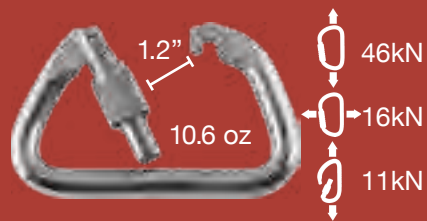

SMC Screw Offset D

Galvanized Steel // Screw Gate // Pin & Notch
Certifications: NFPA G
SM21001N // 34.20 12+ 30.96 // 24+ 28.80