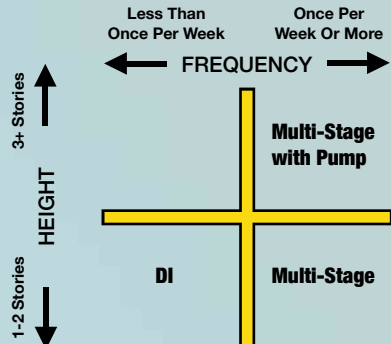

Choose A System

How high will you be cleaning, and how frequently will you use your system? DI systems have low upfront cost, but high per gallon cost. If you will be using the system regularly, multi-stage systems will quickly pay for the high upfront cost. If you are cleaning higher than 2 to 3 stories or you want to run 2 or more poles at once, you'll want a system with a pump.