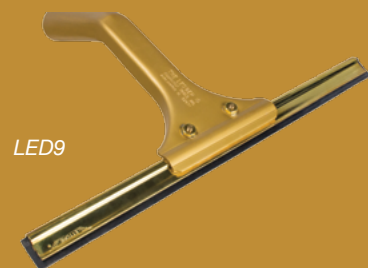

LEARN ALL ABOUT HARNESSES

www.abcWindowSupply.com/AllAboutHarnesses

ALL ABOUT HARNESSES

Shipping From 2 Locations

SEE THE BEST PICTURES FROM OUR CONTEST!

abcWindowSupply.com/ContestPics

Ledger Handles

Fits Standard Clip Style and Wide Body

LED9

Channel not included.

Size	Code	WAS	SALE
7"	LED7	24.00	20.40
9"	LED9	28.00	23.80
16"	LED16REG	34.00	28.90
16" Dbl Bend	LED16DBB	34.00	28.90
22"	LED22	39.00	33.15
Swivel 9"	LEDSWIV09	36.00	30.60
Swivel 12"	LEDSWIV12	40.00	34.00