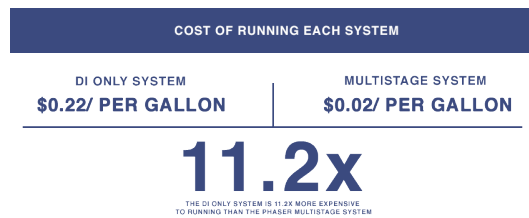

NEW Triple Crown WaterFed® R2 KIT

The Least Expensive Way To Try Out WaterFed®!

R2
P-Cap DI Dual Housing System
TS2400-2 **WAS** 250.00 **SALE** 200.00

R2 Kit
R2 System | 100' Gray Hose | 18' Gold Pole
WFKIT-R2 **WAS** 600.00 **SALE** 399.00

DI vs. Multi-Stage

Comparing The True Cost Of Running A WaterFed® System

Learn More:
abcWindowSupply.com/TrueCost

Petzl Self Braking I'D

IS NOW ANSI RATED!

Learn More:
abcWindowSupply.com/ANSIID

abc Has A New Website!

NEW WEBSITE

Same Great Prices!
All New Look!

Triple Crown Bucket

Gray Bucket
TC6-GYB **WAS** 18.75 **SALE** 15.00

Accessories Online:
abcWindowSupply.com/GrayBucket