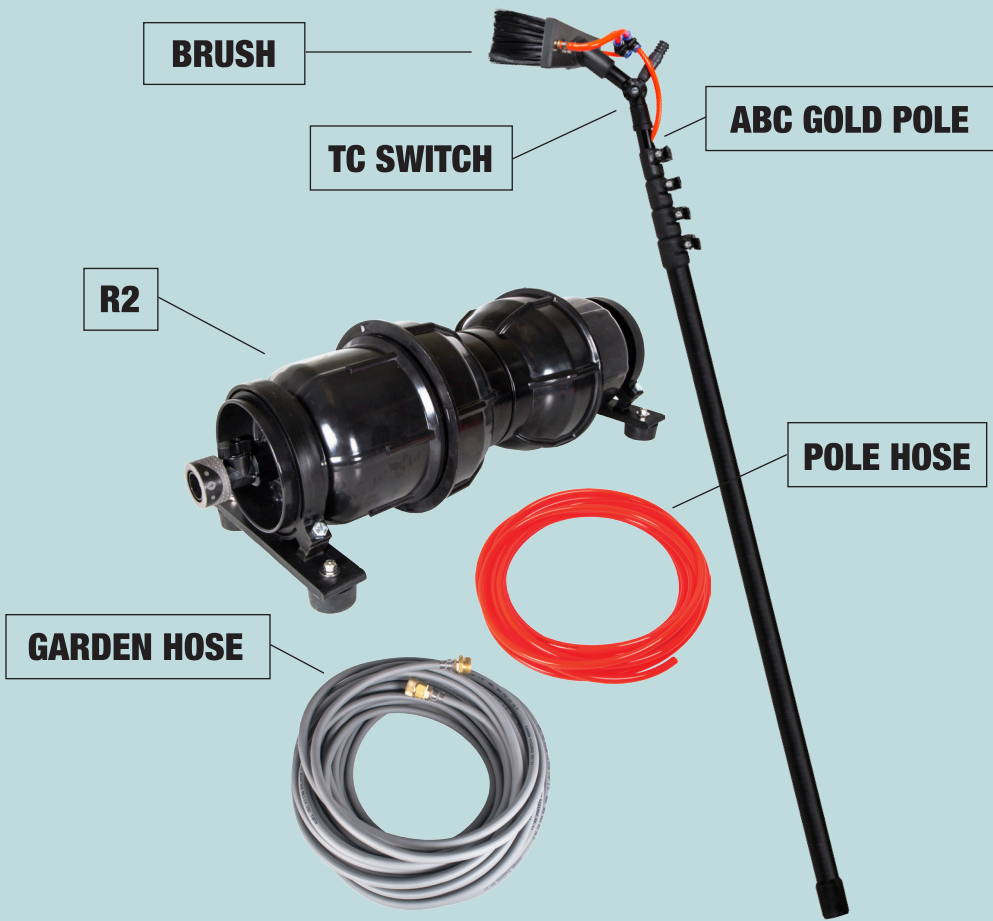

Triple Crown Swivel T-Bar

Size	Code	WAS	SALE
10"	1969G	8.00	6.40
14"	1971G	8.40	6.72
18"	1973G	9.40	7.52
22"	1975G	10.00	8.00

abc Window Cleaning Supply, Inc.
12371 Mead Way
Littleton, CO 80125

1.800.989.4003 // www.abcWindowSupply.com // Sale Ends 3/31/17

NEW Triple Crown WaterFed® R2 KIT

The Least Expensive Way To Try Out WaterFed®!

R2
P-Cap DI Dual Housing System
TS2400-2 **WAS** 250.00 **SALE** 200.00

R2 Kit
R2 System | 100' Gray Hose | 18' Gold Pole
WFKIT-R2 **WAS** 600.00 **SALE** 399.00