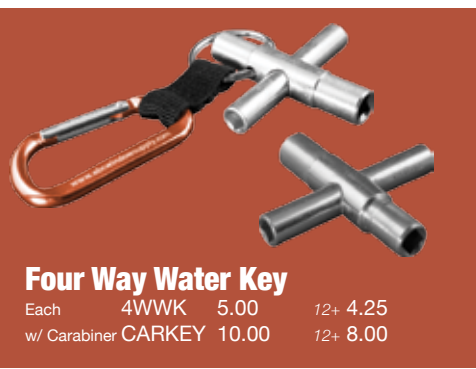

Ladders

Poles

WaterFed®

High Rise

Rope

abc Window Cleaning Supply
www.abcWindowSupply.com
 P: 1.800.989.4003 // F: 303.985.1702
 Prices subject to change without notice
 Check Online for Current Pricing

Four Way Water Key