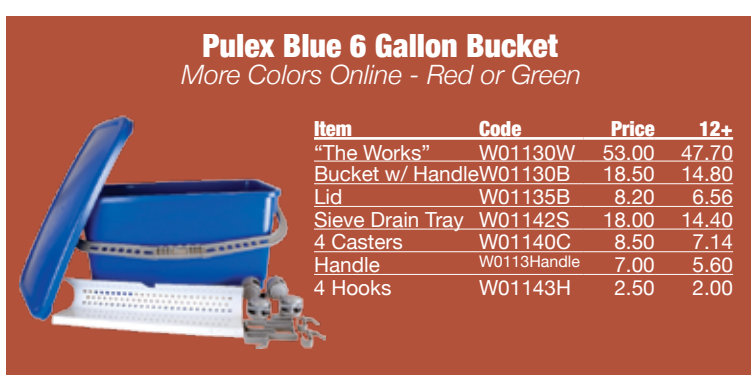

Pulex Blue 6 Gallon Bucket

More Colors Online - Red or Green

Item	Code	Price	12+
"The Works"	W01130W	53.00	47.70
Bucket w/ Handle	W01130B	18.50	14.80
Lid	W01135B	8.20	6.56
Sieve Drain Tray	W01142S	18.00	14.40
4 Casters	W01140C	8.50	7.14
Handle	W0113Handle	7.00	5.60
4 Hooks	W01143H	2.50	2.00