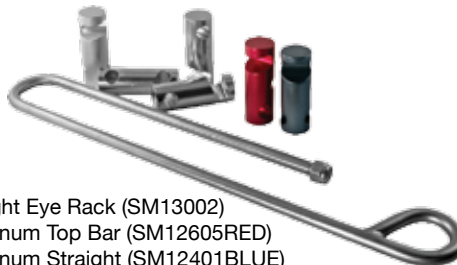

1 Straight Eye Rack (SM13002)
1 Aluminum Top Bar (SM12605RED)
1 Aluminum Straight (SM12401BLUE)
4 Aluminum Angled (SM12201)

Complete Rack
SM13007A // 101.50 // 6+ 91.35