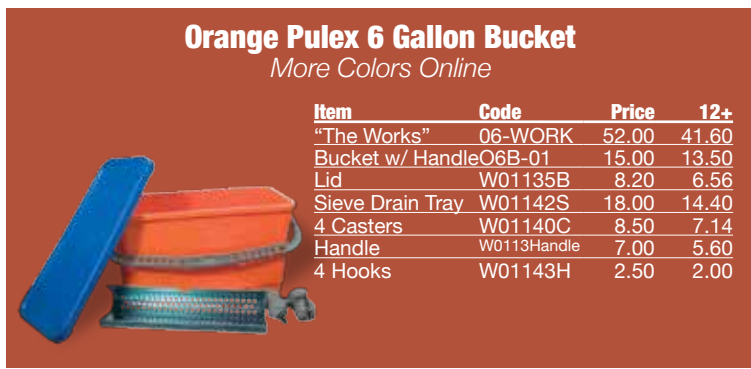

Orange Pulex 6 Gallon Bucket

More Colors Online

Item	Code	Price	12+
"The Works"	06-WORK	52.00	41.60
Bucket w/ Handle	O6B-01	15.00	13.50
Lid	W01135B	8.20	6.56
Sieve Drain Tray	W01142S	18.00	14.40
4 Casters	W01140C	8.50	7.14
Handle	W0113Handle	7.00	5.60
4 Hooks	W01143H	2.50	2.00