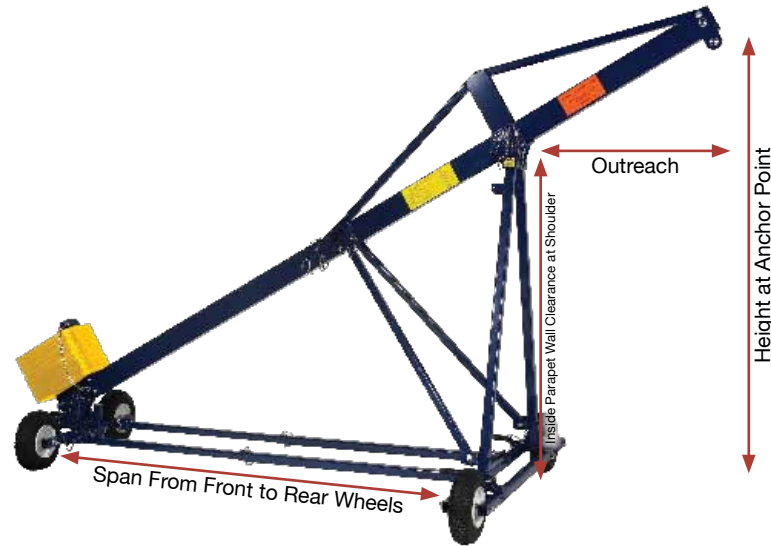

- Squeegees
- Washers
- Holsters + Belts
- Buckets
- Chemicals
- Scrapers
- Scrubbers
- Gloves + Apparel
- Ladders
- Poles
- WaterFed®
- High Rise
- Rope

MIO Rigs and Systems

MIO Model 250 Aluminum Roof Rigs are the toughest and most versatile portable roof anchorages available for window cleaners and exterior building maintenance professionals. Available in three different frame sizes to fit virtually any roof design. MIO rigs are OSHA, CAL OSHA, and ANSI/IWCA I14 compliant and are chosen by professionals worldwide for their stability, ease of setup, and durable long lasting construction. MIO roof rigs are covered by product liability insurance.