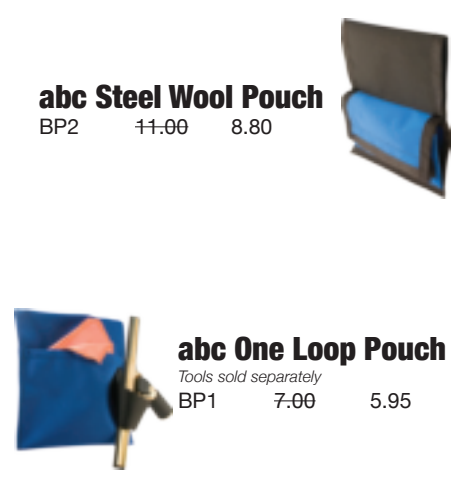

**abc Window**  
**Cleaning Supply**  
**1.800.989.4003**  
**abcWindowSupply.com**

**Triple Crown Poles**

Length	Sections	Code	Price	Sale
4'	2	AB04-2	<del>13.00</del>	10.40
8'	2	AB08-2	<del>19.00</del>	15.20
18'	3	AB18-3	<del>37.00</del>	29.60
30'	5	AB30-5	<del>100.00</del>	85.00

**Triple Crown Cleaning Clamp**  
~~\$13.50~~ \$9.99

**abc 1 Loop**  
 AB01 ~~12.50~~ 10.00

**abc 3 Loop**  
 AB03 ~~16.00~~ 12.80

**abc 10" Two Loop**  
 AH2 ~~16.00~~ 12.80

**abc 10" 2 Loop**  
*With Top Pocket*  
 AH3 ~~16.00~~ 12.80

**abc Steel Wool Pouch**  
 BP2 ~~11.00~~ 8.80

**abc One Loop Pouch**  
*Tools sold separately*  
 BP1 ~~7.00~~ 5.95

**abc 6" One Loop**  
 AH6 ~~6.20~~ 4.96

**abc Scraper Holder**  
 2050ABC ~~15.00~~ 11.85