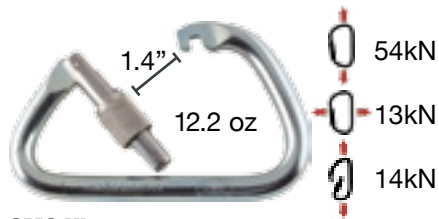

SMC XL
Galvanized Steel // Screw Gate // Pin & Notch
Certifications: NFPA G
SM20003N // 40.00
12+ 34.00 // 24+ 32.00 // 100+ 29.60