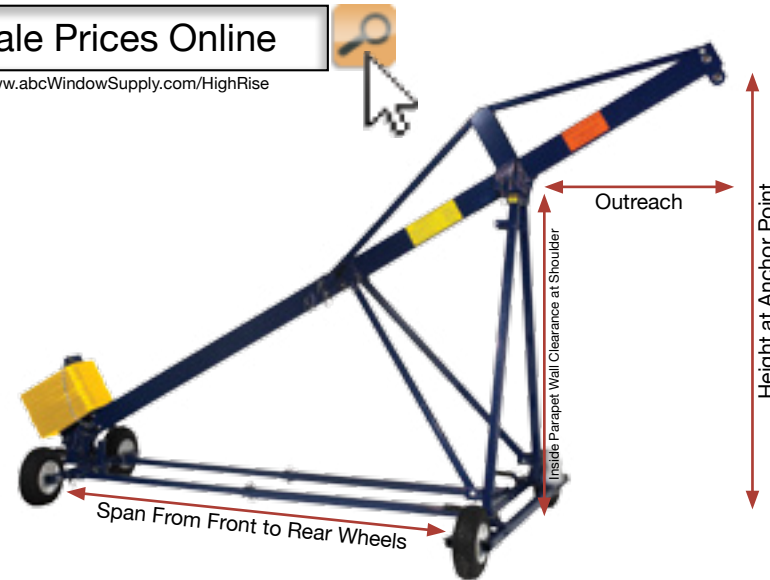

## Parapet Clamp

- » Parapet wall up to 24"
- » Meets OSHA Requirements
- » 40 lbs
- » Full Steel Construction

MIOTBC  
abc Price 650.00 // 6+ 533.00

Sale Prices Online

[www.abcWindowSupply.com/HighRise](http://www.abcWindowSupply.com/HighRise)