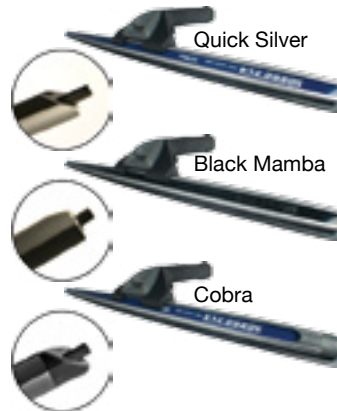

Ledger Handle

Fits Standard Clip Style and Wide Body

Size	Code	Price	6+	12+
7"	Led7	26.50	20.67	18.55
9"	Led9	27.50	23.10	20.90
16"	Led16REG	38.00	28.88	26.60
22"	Led22	43.00	32.68	30.96
Swivel 9"	LedSWIV09	40.00	30.40	28.80
Swivel 11"	LedSWIV11	43.00	34.40	32.68
Dbl Bend 16"	Led16DBB	37.00	28.86	27.38

Swivel Quick (colored)

S1385AMC 16.00 12+ 12.00 24+ 11.39

Swivel Quick (black)

S1385ABK 16.00 12+ 12.32 24+ 11.68

Aluminum Basic Screw

S1375 9.50 12+ 7.41 24+ 7.03

Sorbo Channels

Size	Quick Silver				Black Mamba				Cobra				
	Code	Price	12+	24+	Code	Price	12+	24+	Code	Price	12+	24+	
5"	S1257	7.00	5.60	5.18									
6"	S1261	7.50	6.00	5.55									
8"	S1265	8.50	6.80	6.29						1265	8.50	6.80	6.29
10"	S1269	9.50	7.41	6.84						1269	9.00	7.02	6.48
12"	S1273	10.50	8.19	7.56						1273	9.50	7.22	6.65
14"	S1277	11.50	8.97	8.28						1277	10.00	8.00	7.40
16"	S1281	12.50	9.75	9.00						1281	11.00	8.58	7.92
18"	S1285	13.50	10.53	9.72	1118S	14.00	11.20	10.08		1285	11.50	8.97	8.28
20"	S1289	15.50	12.09	11.16						1289	12.00	9.60	8.88
22"	S1293	16.50	12.87	11.88	1122S	17.00	13.26	12.24		1293	13.00	10.40	9.62
24"	S1297	17.50	13.65	12.60	1124S	18.50	14.06	12.95		1297	14.50	11.89	11.02
26"	S1301	18.00	14.76	13.68						1301	16.50	13.53	12.54
30"	S1305	21.50	16.77	15.48	1130S	22.00	17.16	15.84		1305	19.00	15.96	14.82
36"	S1309	24.00	19.68	18.24						1309	23.00	17.94	16.56

Sorbo 3X4 Rubber

Size	Dozen	Price	6+	Gross	Price	6+	30+
12"	1494SDZ	24.00	21.84	1494SG	260.00	208.00	
14"	1497SDZ	28.00	25.48	1497SG	305.00	237.90	
16"	1500SDZ	32.00	29.44	1500SG	350.00	266.00	
18"	1503SDZ	32.50	29.90	1503SG	355.00	284.00	
20"	1506SDZ	38.00	35.72	1506SG	425.00	335.75	
22"	1509SDZ	41.00	38.13	1509SG	455.00	359.45	
24"	1512SDZ	45.00	41.85	1512SG	499.00	389.22	
26"	1515SDZ	52.00	47.32	1515SG	565.00	452.00	
30"	1518SDZ	60.00	54.00	1518SG	645.00	503.10	
36"	1521SDZ	62.00	57.04	1521SG	680.00	530.40	

Check Online

T Rubber®

Size	Dozen	Price	6+	Gross	Price	6+	30+
12"	TS12DZ	16.50	15.18	TS12G	180.00	117.00	
14"	TS14DZ	18.00	16.74	TS14G	200.00	130.00	
16"	TS16DZ	23.00	20.93	TS16G	250.00	150.00	
18"	TS18DZ	25.00	19.75	TS18G	300.00	222.00	
20"	TS20DZ	34.00	31.28	TS20G	375.00	292.50	
22"	TS22DZ	35.00	26.25	TS22G	390.00	308.10	
24"	TS24DZ	37.50	35.25	TS24G	419.00	326.82	
26"	TS26DZ	40.00	36.80	TS26G	440.00	352.00	
30"	TS30DZ	43.00	39.99	TS30G	475.00	389.50	
36"	TS36DZ	44.00	41.36	TS36G	495.00	396.00	

Check Online

Soren Rubber (by Ettore)

Size	Dozen	Price	6+	Gross	Price	6+	30+
14"	1497EDZ	35.00	32.20	1497EG	385.00	346.50	
18"	1503EDZ	38.50	36.19	1503EG	430.00	387.00	
22"	1509EDZ	50.00	47.00	1509EG	560.00	504.00	
24"	1512EDZ	64.00	58.88	1512EG	700.00	595.00	
30"	1518EDZ	70.00	63.70	1518EG	760.00	646.00	
36"	1521EDZ	77.00	70.07	1521EG	840.00	714.00	

Check Online

Sorbo Clips (12)

1979 5.00 12+ 3.65

50' Bulk Roll

1550 90.00 6+ 75.60

Message From Sorbo:

We recommend using only our brand name Sorbo rubber for optimal results.

Sorbo Products company, Inc.

Squeegees

Washers

Holsters + Belts

Buckets

Chemicals

Scrapers

Scrubbers

Gloves + Apparel

Ladders

Poles

WaterFed®

High Rise

Rope

Prices subject to change without notice

www.abgWindowSupply.com
P:1.800.989.4003 // F:303.985.1702

Will It Fit?

Channels + Handles

Channels are divided into two main categories: Standard and Wide Body

Standard

Wide Body

The two are NOT usually compatible. Each require different handles.

Clip Style + Clipless

Clip Style: Clips hold rubber in place.

Clipless: Teeth on handle grip rubber to hold it in place.

The two are NEVER compatible.

Rubber