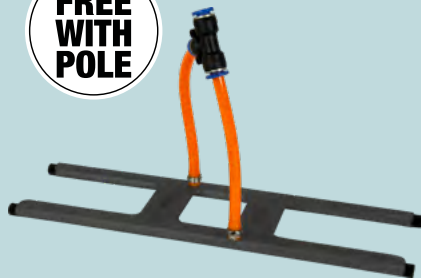

Triple Crown Monster Rinse Bar & Brush

**FREE
WITH
POLE**