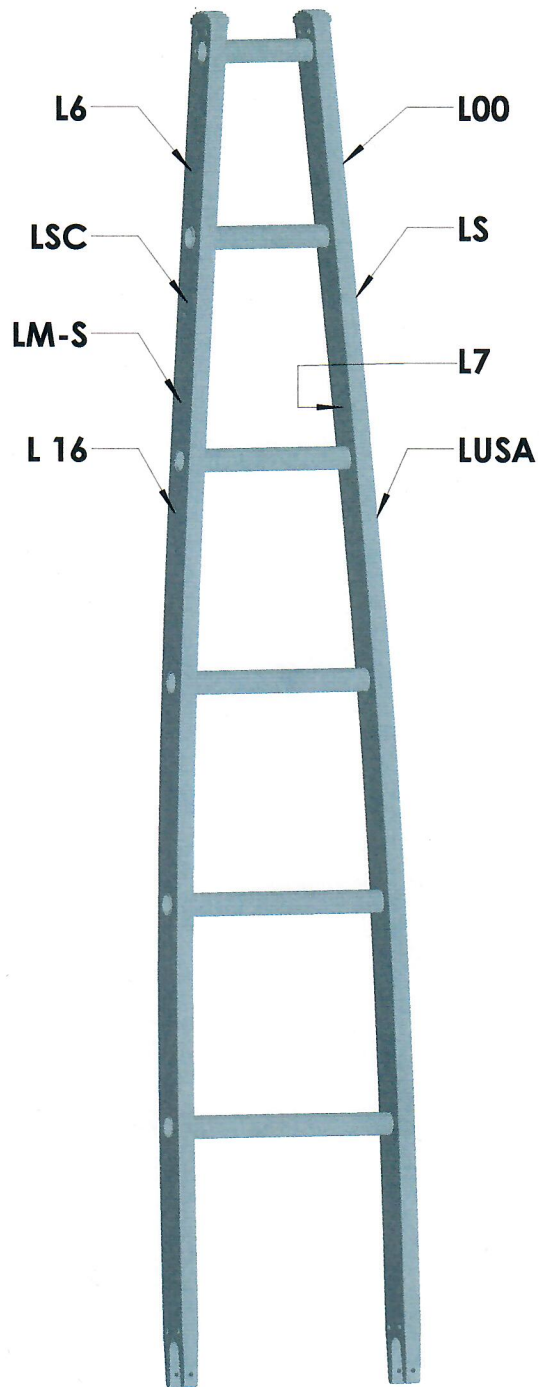

WC-6VG

NOTE: TOP RUNG OFF SET, WIDE
FACES AWAY ALONG WITH EXTRA
RIVET HOLE.

WC-60T