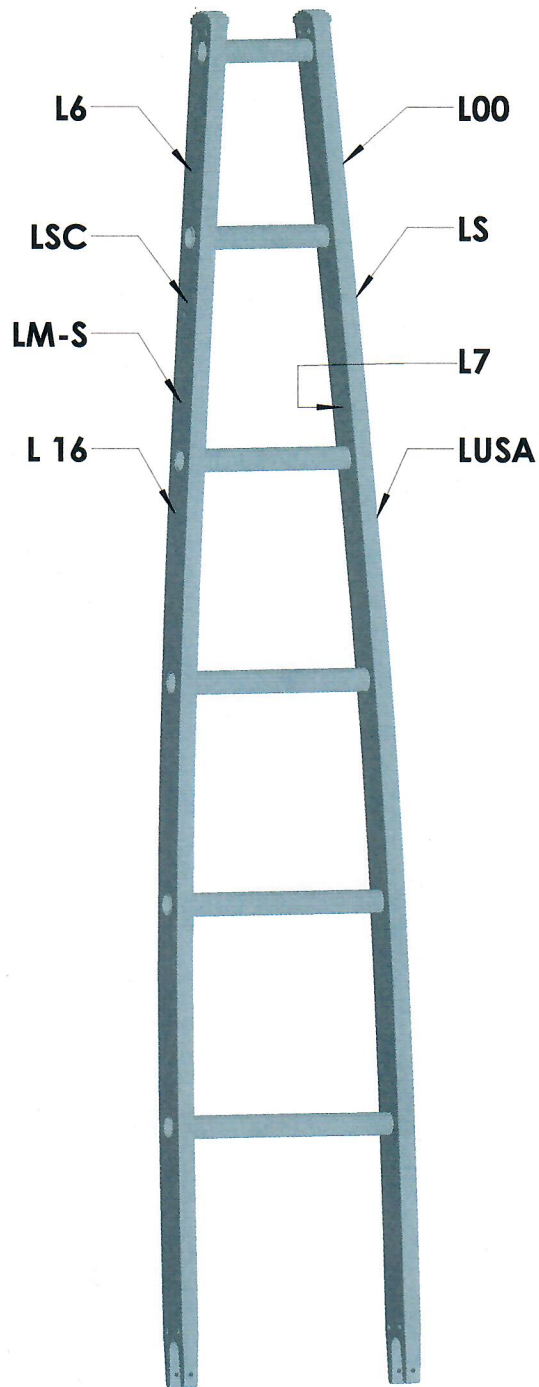

WC-6VG

NOTE: TOP RUNG OFF SET, WIDE
FACES AWAY ALONG WITH EXTRA
RIVET HOLE.

WC-60T

WC-6B-P

WC-6C-P